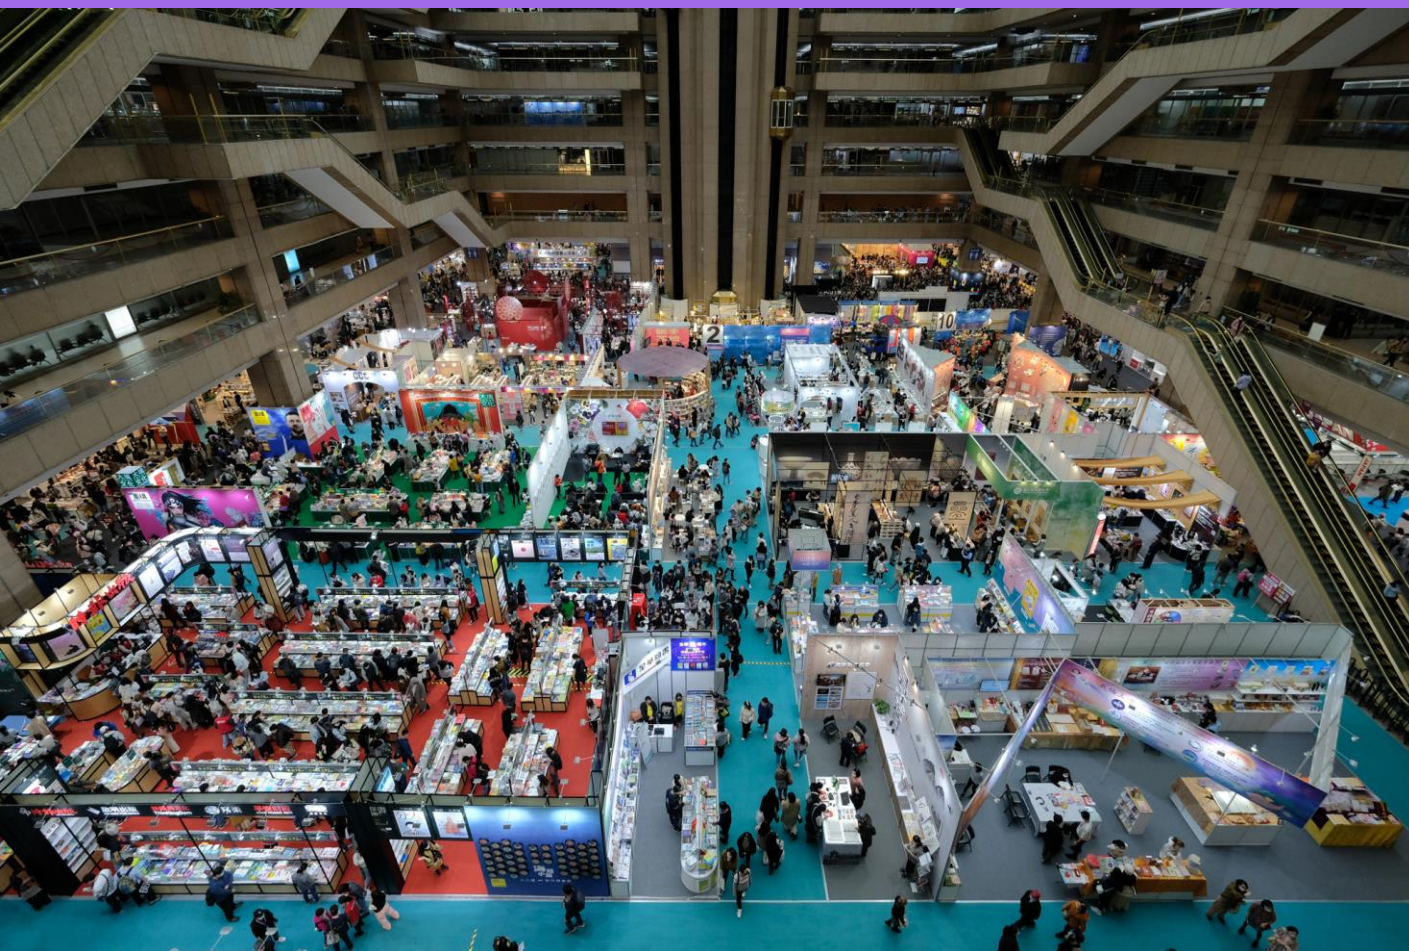

# 2023TIBE Facts & Figures

**505,000** visitors in **6** days

**470** exhibitors from **33** countries

**3,500** visitors from school group

**811** events for visitors and professionals

**23** international media