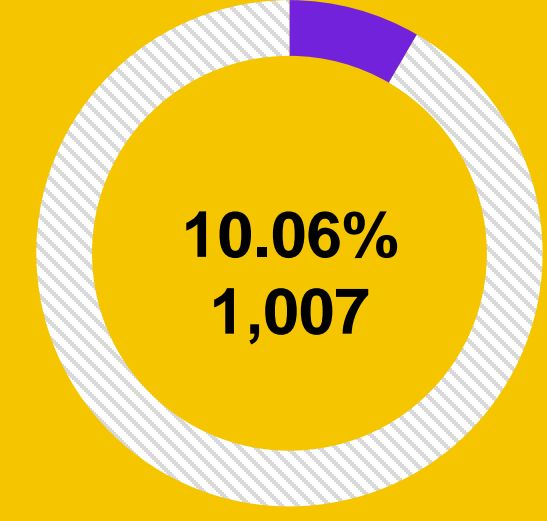

Taiwan Book Market (Cont'd)

27.75% (10,014 titles) of printed books are translated from foreign languages

Others