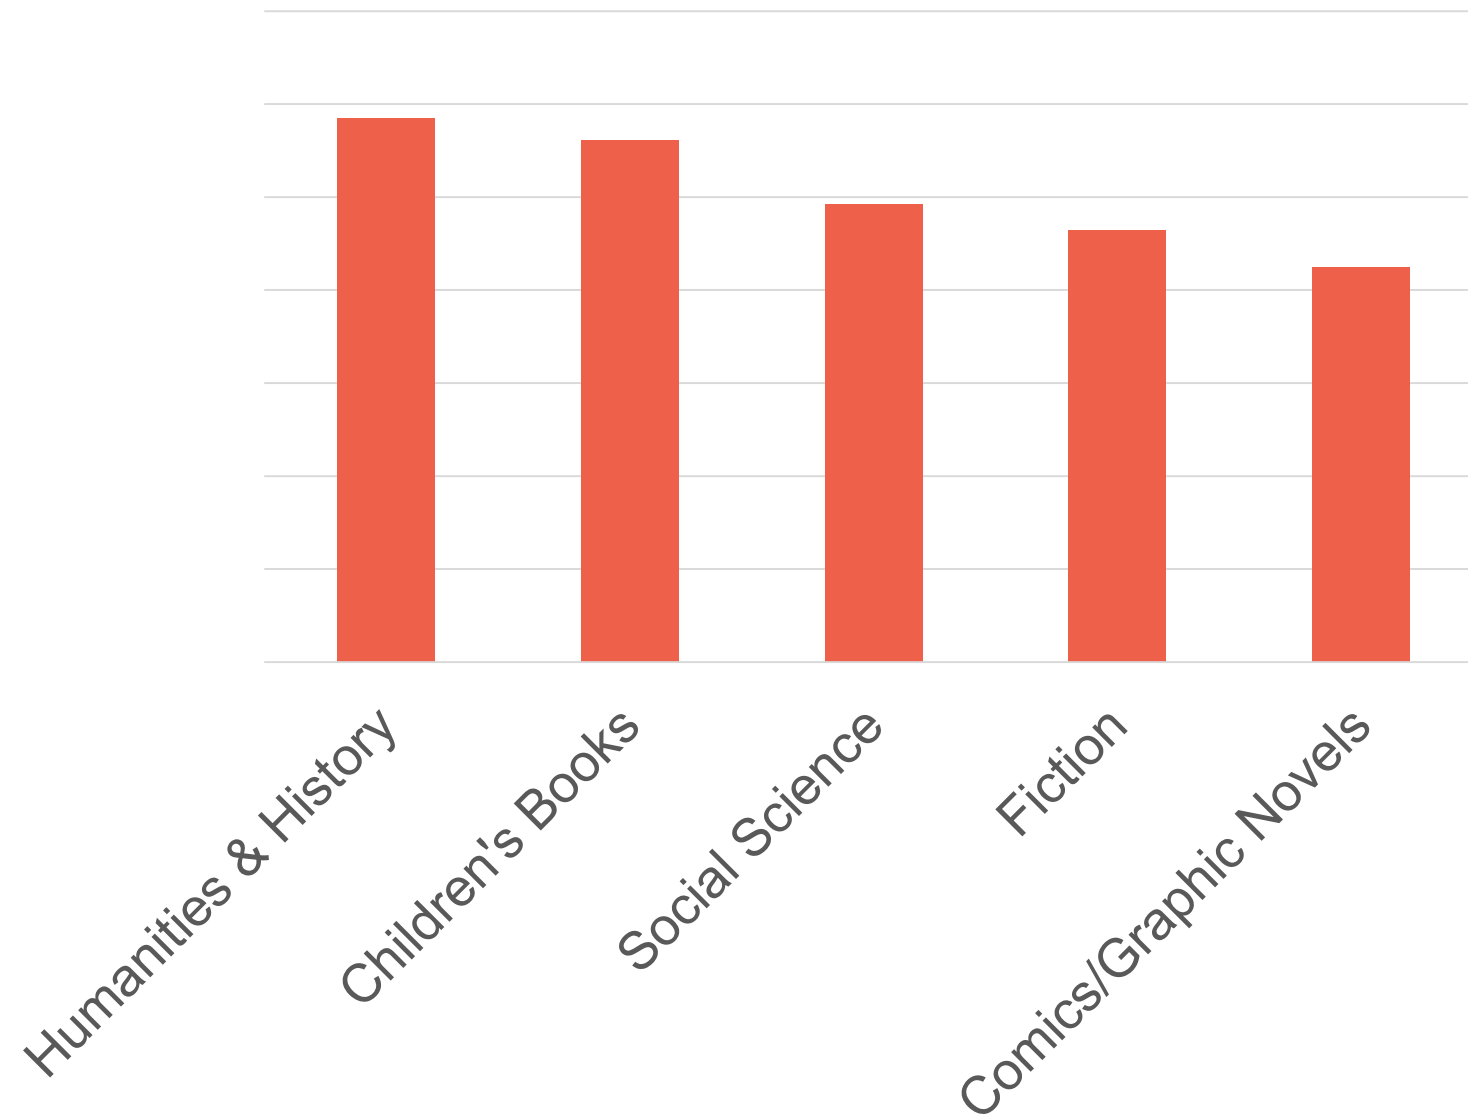

# Taiwan Book Market

Publishing Houses (2023): 4,272

Bookstores (2023): 2,079

New Titles (2022): 56,121

- Print Books (2022): 36,084 (64.3% of new titles)
- Electronic Books (2022): 19,614 (35% of new titles)
- Audio Books (2022): 423 (0.75% of new titles)

## Top 5 Genres Published