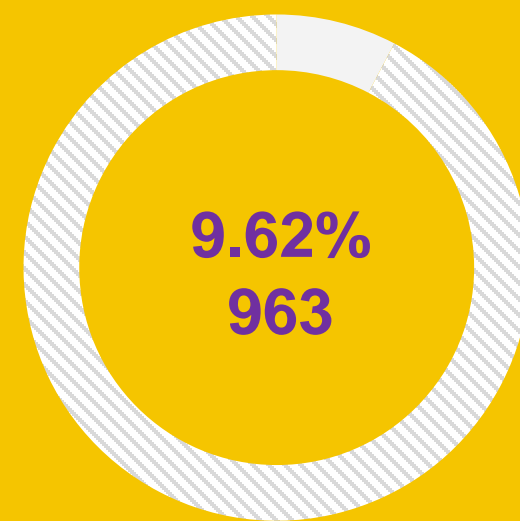

Taiwan Book Market (Cont'd)

27.75% (10,014 titles) of printed books are translated from foreign languages

UK