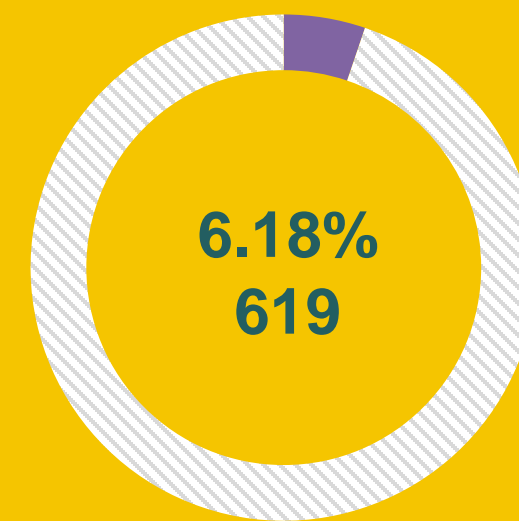

Taiwan Book Market (Cont'd)

27.75% (10,014 titles) of printed books are translated from foreign languages

Korea