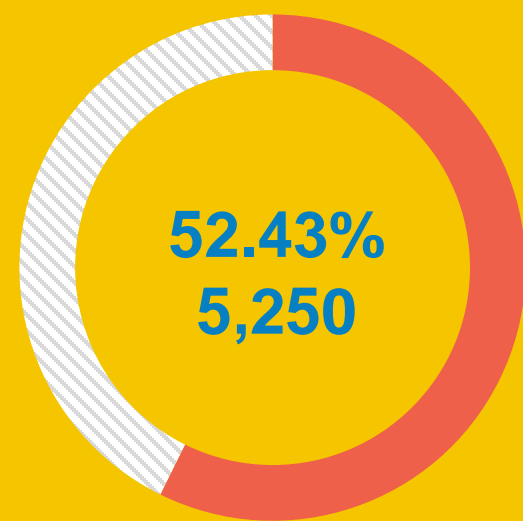

Taiwan Book Market (Cont'd)

27.75% (10,014 titles) of printed books are translated from foreign languages

Japan